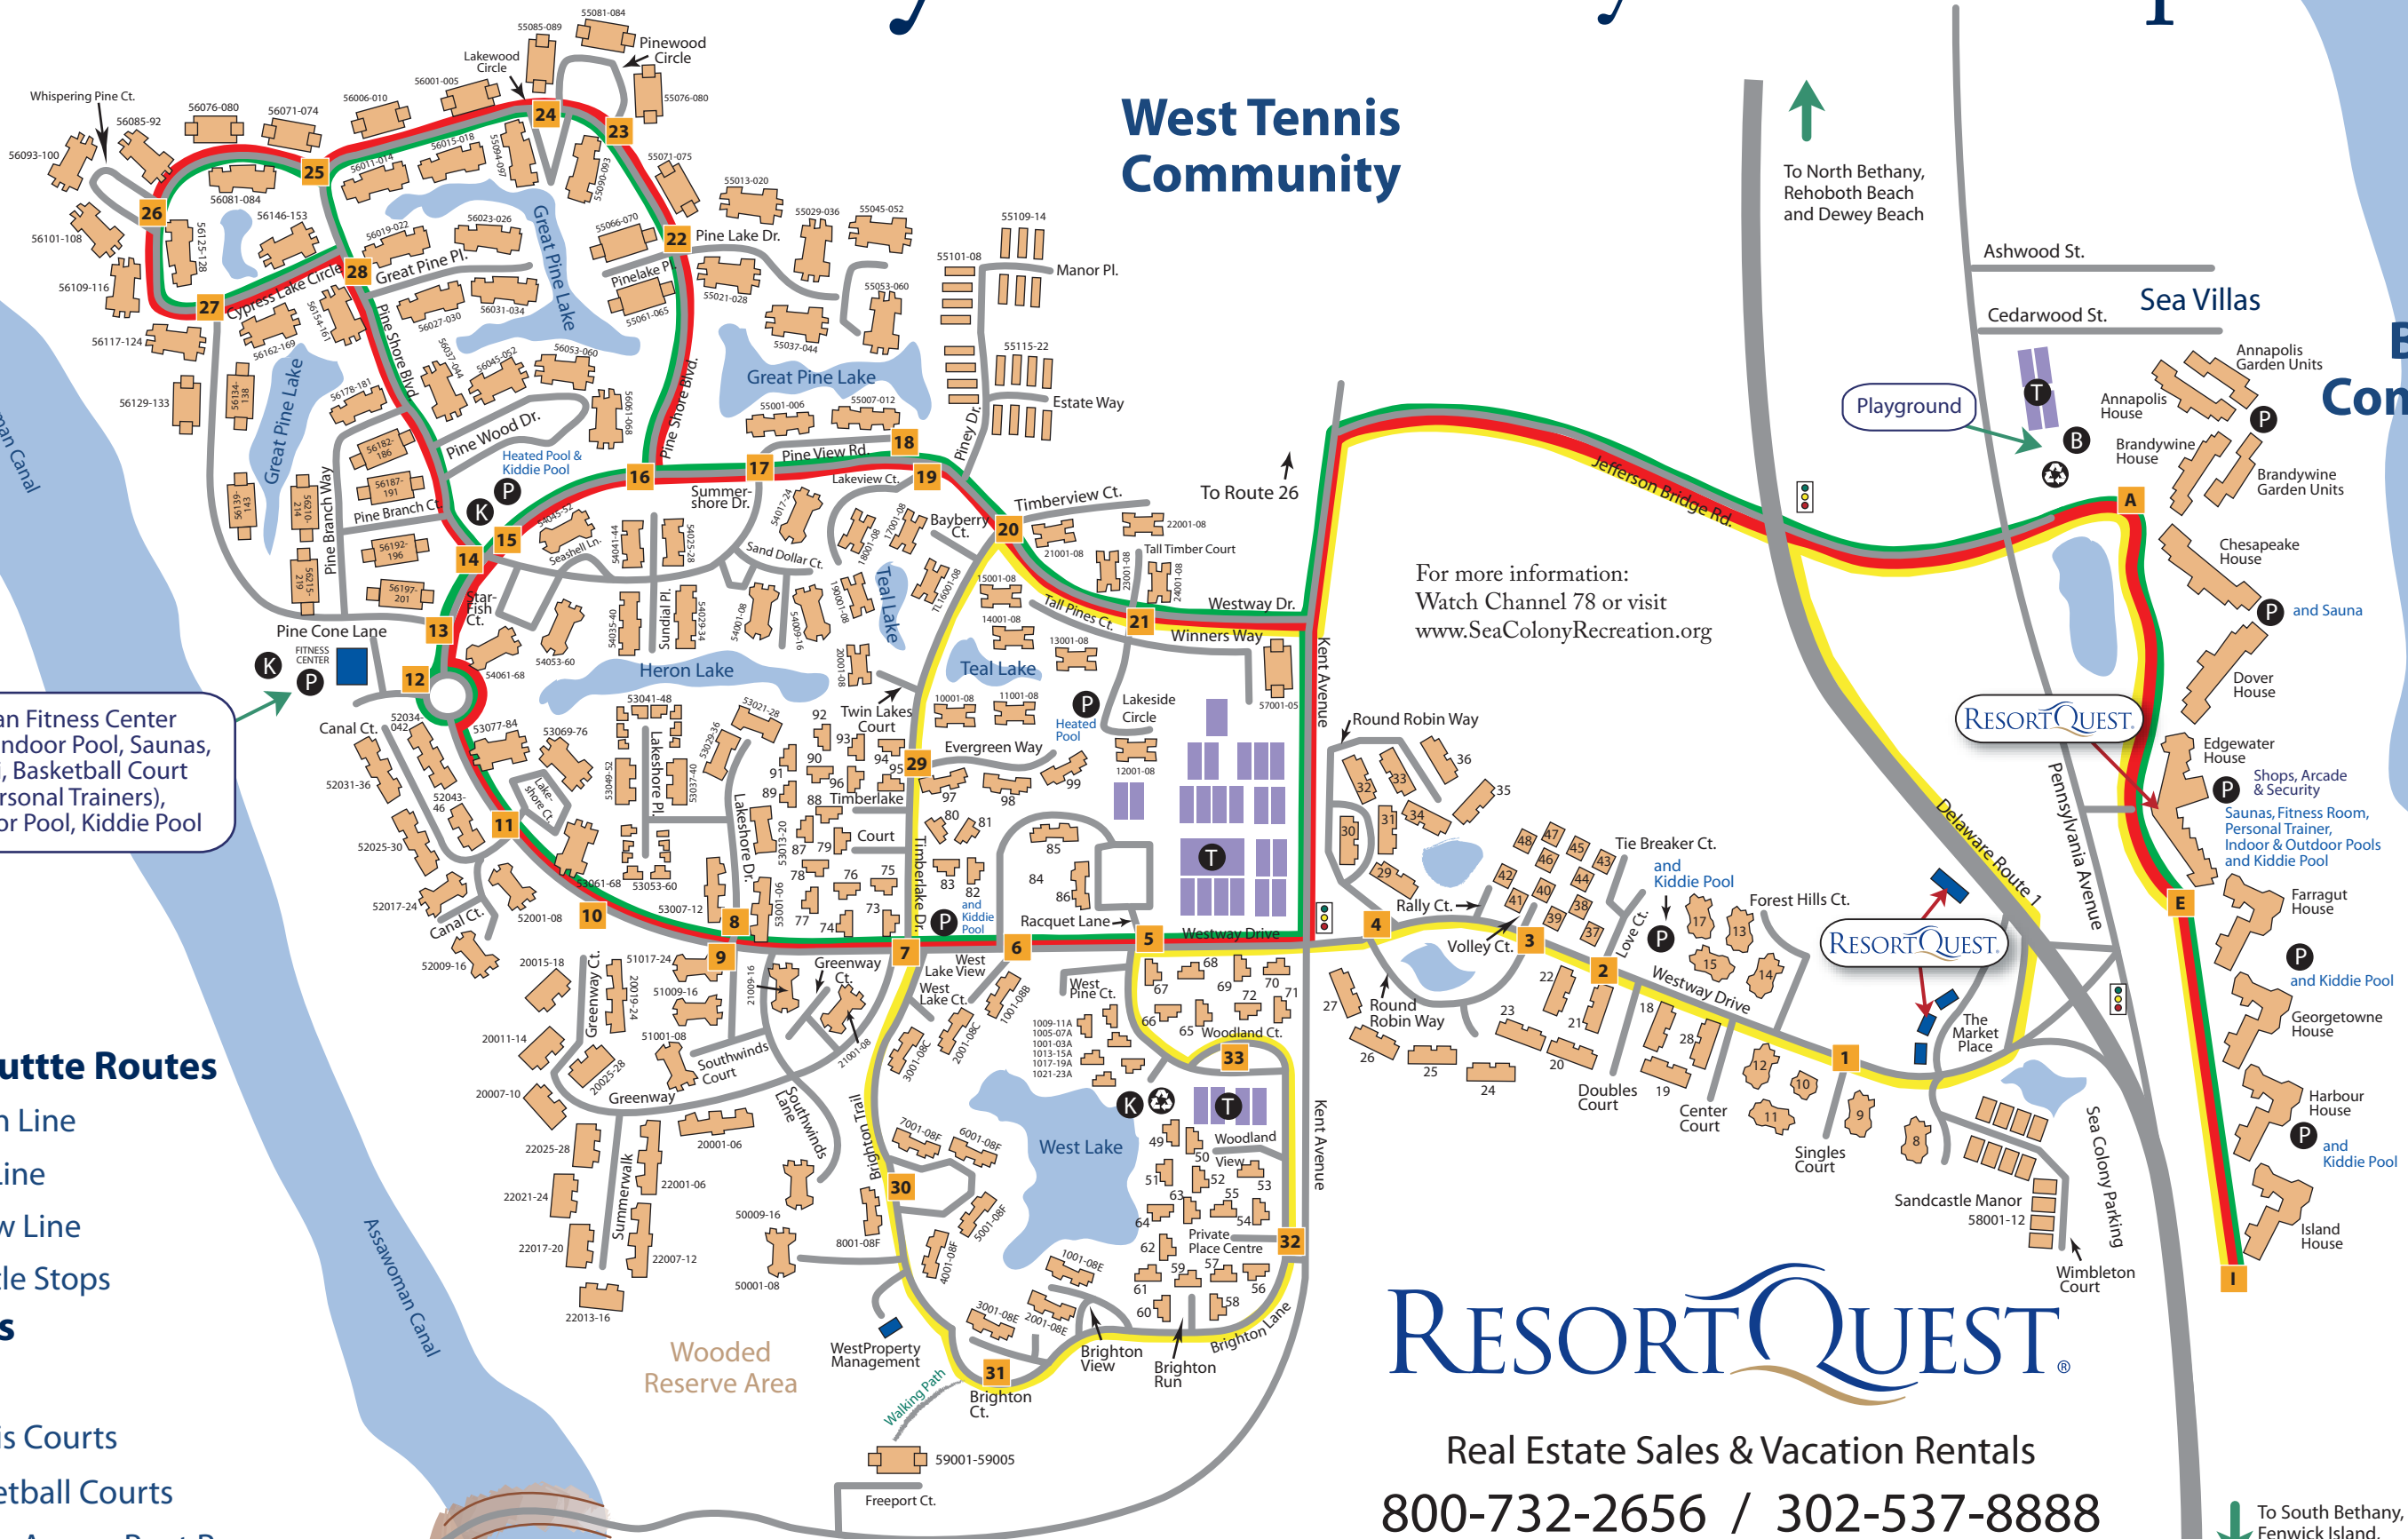

Sea Colony - Community Tram Map

West Tennis Community

Beach Community

Freeman Fitness Center (Gym, Indoor Pool, Saunas, Jacuzzi, Basketball Court and Personal Trainers), Outdoor Pool, Kiddie Pool

For more information: Watch Channel 78 or visit www.SeaColonyRecreation.org

Beach Shuttle Routes

- = Green Line
- = Red Line
- = Yellow Line
- = Shuttle Stops

Amenities

- P = Pool
- T = Tennis Courts
- B = Basketball Courts
- R = Public Access Boat Ramp
- K = Playground / Picnic Area
- ♻️ = Recycling Area

Welcome to Sea Colony!

The Premier Family Beach & Tennis Resort Community!

To offer homeowners and guests convenient access to all of the fantastic amenities in the community, Sea Colony offers an extensive tram and shuttle bus schedule to bring people from the Tennis Community to the beach and vice versa.

Hours of operation:*

Tram (all routes): 9 a.m.-9 p.m.

Bus (Yellow): 9:30 a.m.-6:30 p.m.

Summer Bus (Green only): 9:30 a.m.-6:30 p.m.

Getting around Sea Colony: On the front of this map, each of the routes is marked by a color and each stop has its own number (or letter in the case of the oceanfront stops). To the right is more detailed information about each stop, the routes that pass by each of them and the amenities at that stop. The stops themselves are also physically marked with a color.